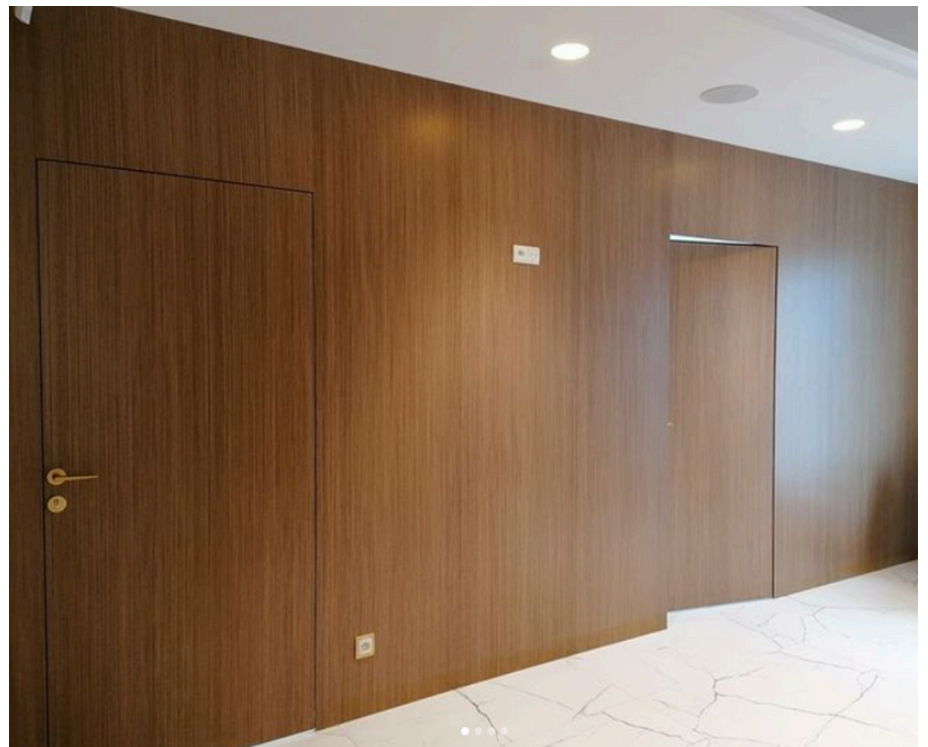

Wall panelling

You can also hide doors within wall panelling, whether it's smooth or intricately grooved.